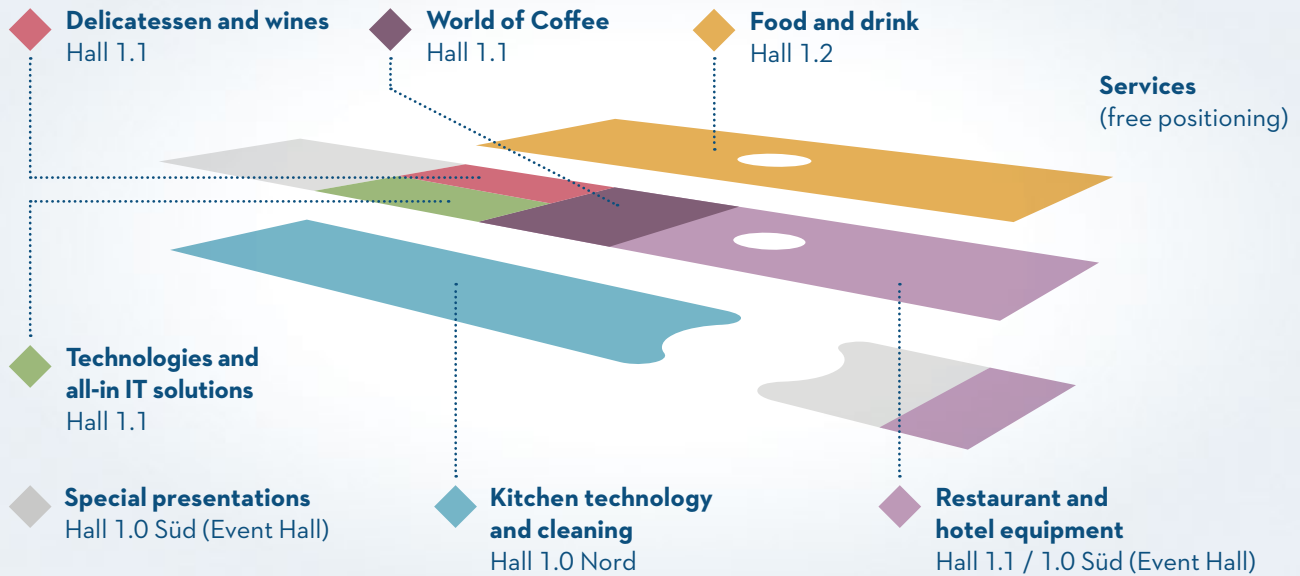

Igeho's focal areas

Basel – the perfect exhibition venue

The Exhibition Centre Basel is noted for its easy accessibility and short distances. Its privileged location, at the point where France, Germany and Switzerland all meet, allows you to access the market potential of the tourist regions of Alsace and Southern Baden while at Igeho too.

Igeho in figures

Exhibition space:
70 000 m²

Visitors:
70 000

Exhibitors:
750 (from 16 countries)

Media coverage:
500 articles published

Date:
Saturday 16 to Wednesday
20 November 2019

Location:
Exhibition Centre Basel

* Minimum surface areas: 12 m²
Delicatessen and wines sector: 9 m²

Promoter and organiser

MCH Swiss Exhibition (Basel) AG | Igeho | 4005 Basel Switzerland
sales@igebo.ch | www.igebo.ch